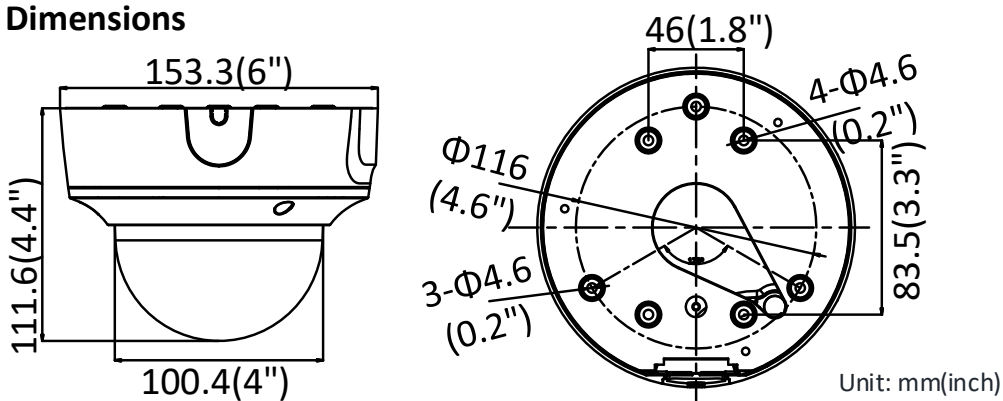

and Current	PoE (802.3af, 36V to 57V), 0.35A to 0.2A, max. 12W
Protection Level	IP67, IK10
Material	Metal
Dimensions	Camera: Φ 153.3 $\times$ 111.6mm (Φ 6" $\times$ 4.4")
Weight	Camera: Approx. 835g (1.8 lb.) With Package: Approx. 1305g (2.9 lb.)

Available Model:

DS-2CD2743G1-IZ (2.8 to 12 mm), DS-2CD2743G1-IZS (2.8 to 12 mm)

Dimensions

Accessories